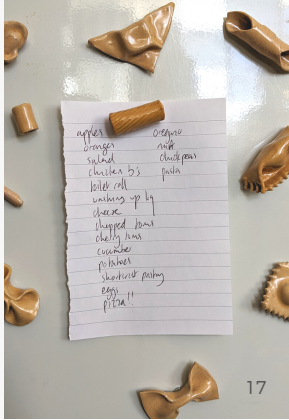

# RIGATONI

AVAILABLE AS FRIDGE MAGNET  
OR PIN BADGE

MIN. ORDER OF 10 UNITS REQUIRED

ORDER OF 10+ UNITS - £2.60 PER UNIT

SUGGESTED RRP £6.50 PER UNIT

MIX & MATCH BETWEEN PASTA SHAPES &  
PRODUCT VARIATIONS ALLOWED