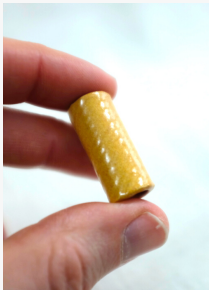

# FARFALLE

AVAILABLE AS FRIDGE MAGNET  
OR PIN BADGE

MIN. ORDER OF 10 UNITS REQUIRED

ORDER OF 10+ UNITS - £2.60 PER UNIT

SUGGESTED RRP £6.50 PER UNIT

MIX & MATCH BETWEEN PASTA SHAPES &  
PRODUCT VARIATIONS ALLOWED