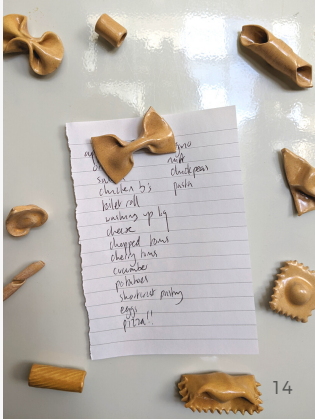

# FARFALLE

AVAILABLE AS FRIDGE MAGNET  
OR PIN BADGE

MIN. ORDER OF 10 UNITS REQUIRED

ORDER OF 10+ UNITS - £2.60 PER UNIT

SUGGESTED RRP £6.50 PER UNIT

MIX & MATCH BETWEEN PASTA SHAPES &  
PRODUCT VARIATIONS ALLOWED