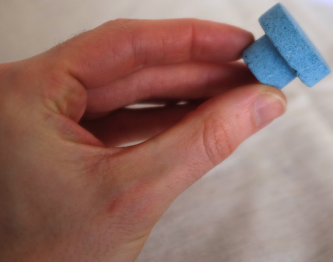

JESMONITE KNOB HANLES